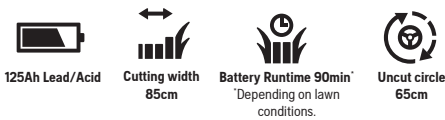

H BATTERY RIDER

Delivering a smooth ride and clean performance, with no harmful emissions and low noise so you won't disturb the neighbours. Easy operation, excellent manoeuvrability and superior cut quality.

$7,499

incl Battery & Charger