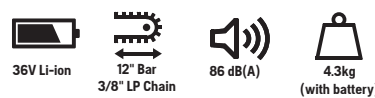

(\$249 unit, \$219 BLi10 Battery, \$149 QC80 Charger)

H 115iHD45

Quiet, lightweight and easy to operate hedge trimmer. Ideal for cutting small to medium size hedges.

NEW

H 120i

Lightweight and convenient chainsaw that gives you all the power you need, without the noise and fumes.