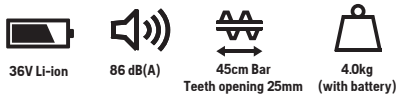

PETROL PERFORMANCE, BATTERY CONVENIENCE.

BUY AS
A KIT AND
SAVE!

H 115iL

Lightweight and perfectly balanced, with a telescopic shaft. Makes light work of grass trimming and lawn edges.

$549

incl Battery & Charger

($249 unit, $219 BLi10 Battery, $149 QC80 Charger)

H 115iHD45

Quiet, lightweight and easy to operate hedge trimmer. Ideal for cutting small to medium size hedges.

NEW

H 120i

Lightweight and convenient chainsaw that gives you all the power you need, without the noise and fumes.

$60
TRADE-IN
DEAL*

H LC141Li

Convenient push-button start mower for domestic use. No need for liquid fuel or cords. Efficient and compact cutting deck. Optional Mulching Kit available.

$549

incl Battery & Charger

($249 unit, $219 BLi10 Battery, $149 QC80 Charger)

$699

incl Battery & Charger

($349 unit, $269 BLi20 Battery, $149 QC80 Charger)

$999

incl Battery & Charger

($629 unit, $269 BLi20 Battery $149 QC80 Charger)

H BATTERY RIDER

Delivering a smooth ride and clean performance, with no harmful emissions and low noise so you won't disturb the neighbours. Easy operation, excellent manoeuvrability and superior cut quality.

$7,499

incl Battery & Charger

saveE™

Easy to start and stop with a press of a button, the Husqvarna battery range of products also offers saveE™ mode, to ensure a longer run time, so you get more work done, with less disturbance.

Choose the right
machine for your needs

H Homeowner
Medium Duty -
Seasonal or occasional use.

L Landowner
Heavy Duty -
Frequent or demanding use.

P Professional
Extreme Duty -
All day, every day use.